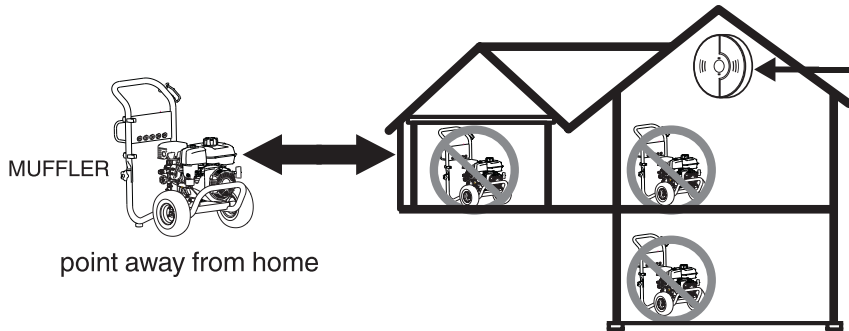

Items Included:

Items needed:

- (not included)
- Grease
 - Garden hose, 50 ft. (15 m) or less
 - Safety goggles (indirect vented type)

Handle and Accessory Tray Attachment

USE OUTDOORS - AVOID CARBON MONOXIDE POISONING - (SEE MANUAL)

CARBON MONOXIDE ALARM(S)

Install carbon monoxide alarms inside your home. Without working carbon monoxide alarms, you may not realize you are getting sick and dying from carbon monoxide poisoning.

Start Up