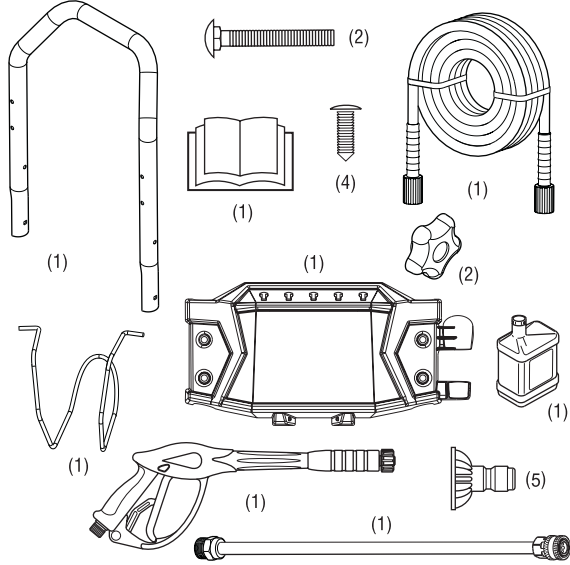

Items Included:

Items needed:

- (not included)
- Grease
 - Garden hose, 50 ft. (15 m) or less
 - Safety goggles (indirect vented type)

Handle and Accessory Tray Attachment

USE OUTDOORS - AVOID CARBON MONOXIDE POISONING - (SEE MANUAL)