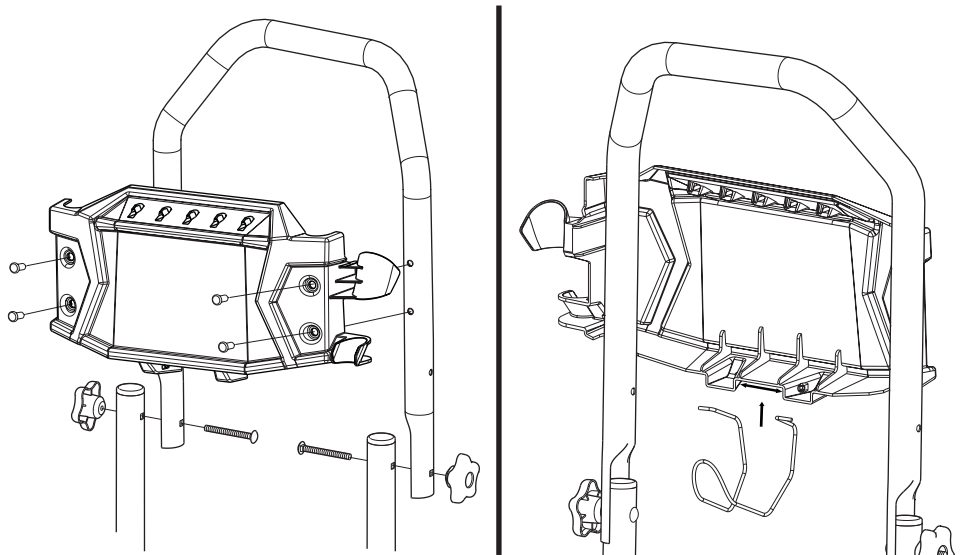

Items Included:

Items needed:

- (not included)
- Grease
 - Garden hose, 50 ft. (15 m) or less
 - Safety goggles (indirect vented type)

Handle and Accessory Tray Attachment

USE OUTDOORS - AVOID CARBON MONOXIDE POISONING - (SEE MANUAL)