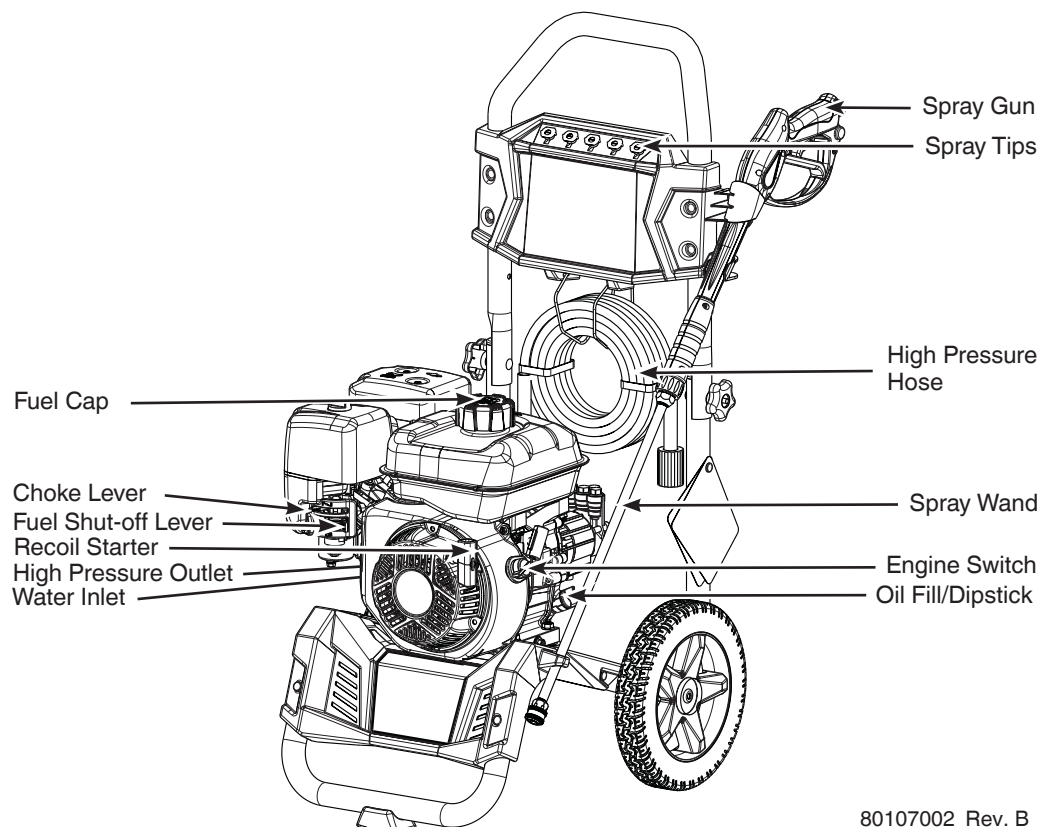

Shutdown

Copyright © 2021. All rights reserved. Simoniz Platinum^{TM} is a trademark of Canadian Tire Corporation, Limited and is used under license to Briggs & Stratton. No part of this material may be reproduced or transmitted in any form without the express written permission of Briggs & Stratton.

Every effort has been made to ensure that the information in this document is accurate and correct. However, we reserve the right to alter or otherwise improve the product and this document at any time without prior notice and without incurring obligation.

(866) 474-6664

WWW.SIMONIZ.CA

80107002 Rev. B