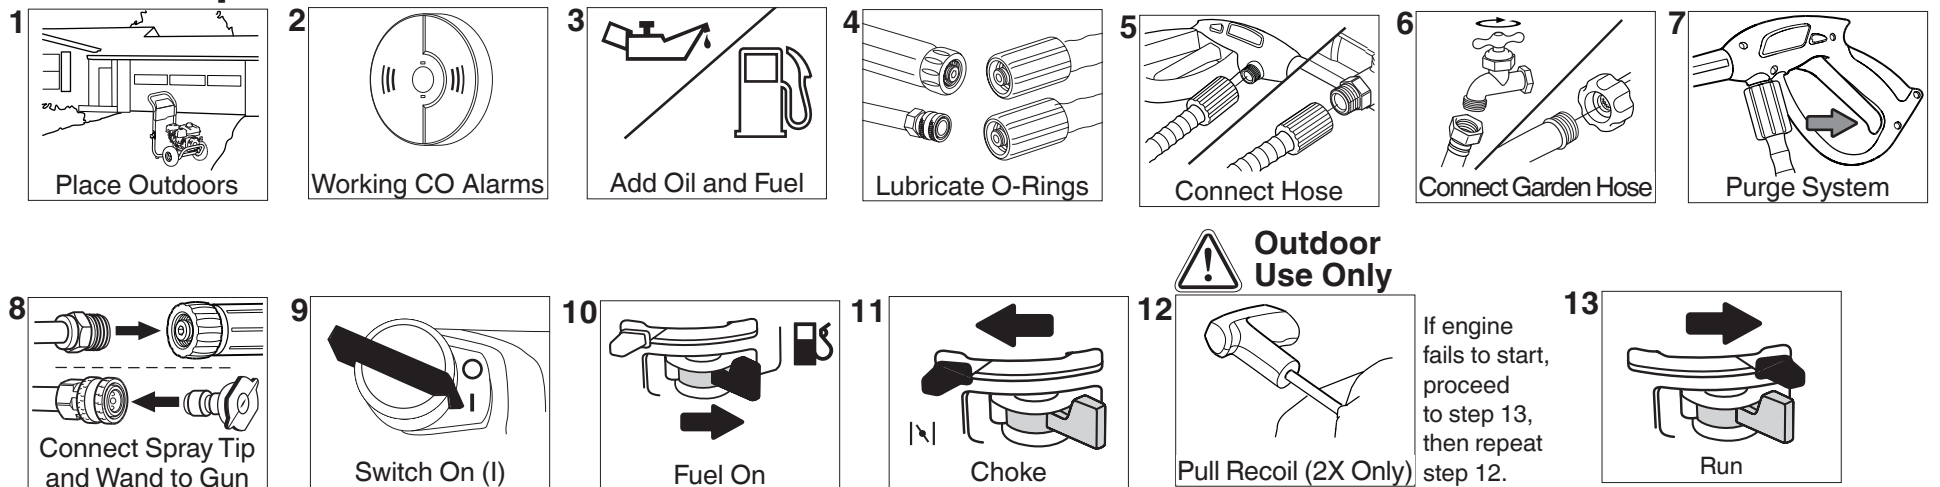

Items Included:

Items needed:

- (not included)
- Grease
 - Garden hose, 50 ft. (15 m) or less
 - Safety goggles (indirect vented type)

Handle and Accessory Tray Attachment

USE OUTDOORS - AVOID CARBON MONOXIDE POISONING - (SEE MANUAL)

CARBON MONOXIDE ALARM(S)

Install carbon monoxide alarms inside your home. Without working carbon monoxide alarms, you may not realize you are getting sick and dying from carbon monoxide poisoning.

Start Up