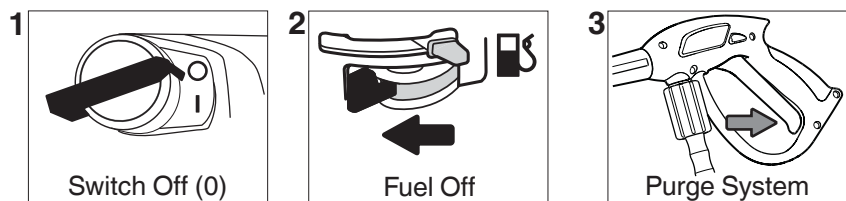

Shutdown

Copyright © 2021. All rights reserved. Simoniz Platinum^{TM} is a trademark of Canadian Tire Corporation, Limited and is used under license to Briggs & Stratton. No part of this material may be reproduced or transmitted in any form without the express written permission of Briggs & Stratton.

Every effort has been made to ensure that the information in this document is accurate and correct. However, we reserve the right to alter or otherwise improve the product and this document at any time without prior notice and without incurring obligation.

(866) 474-6664

WWW.SIMONIZ.CA

80107002 Rev. B